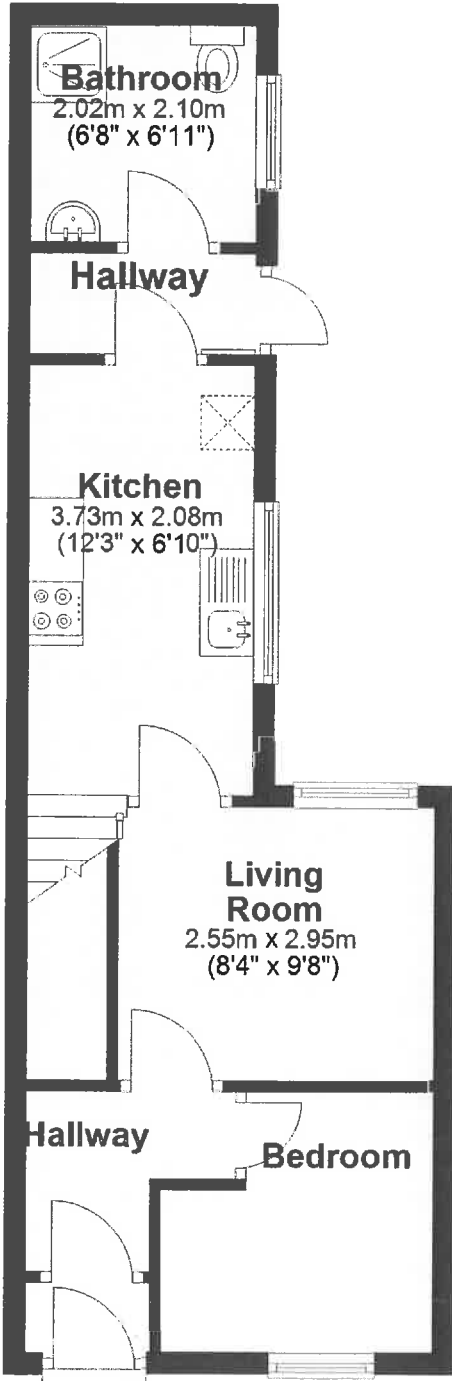

67 Cowley Street
St-Helens
WA10 2SW

Ground Floor

Approx. 33.7 sq. metres (363.1 sq. feet)

First Floor

Approx. 23.8 sq. metres (255.9 sq. feet)

Total area: approx. 57.5 sq. metres (619.0 sq. feet)