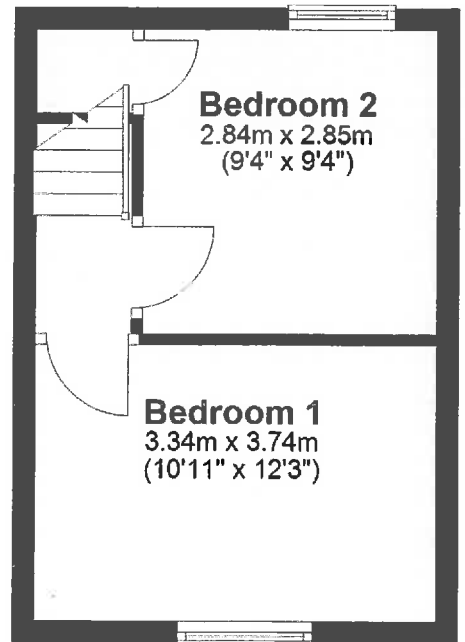

67 Cowley Street
St-Helens
WA10 2SW

Ground Floor

Approx. 33.7 sq. metres (363.1 sq. feet)

First Floor

Approx. 23.8 sq. metres (255.9 sq. feet)

Total area: approx. 57.5 sq. metres (619.0 sq. feet)